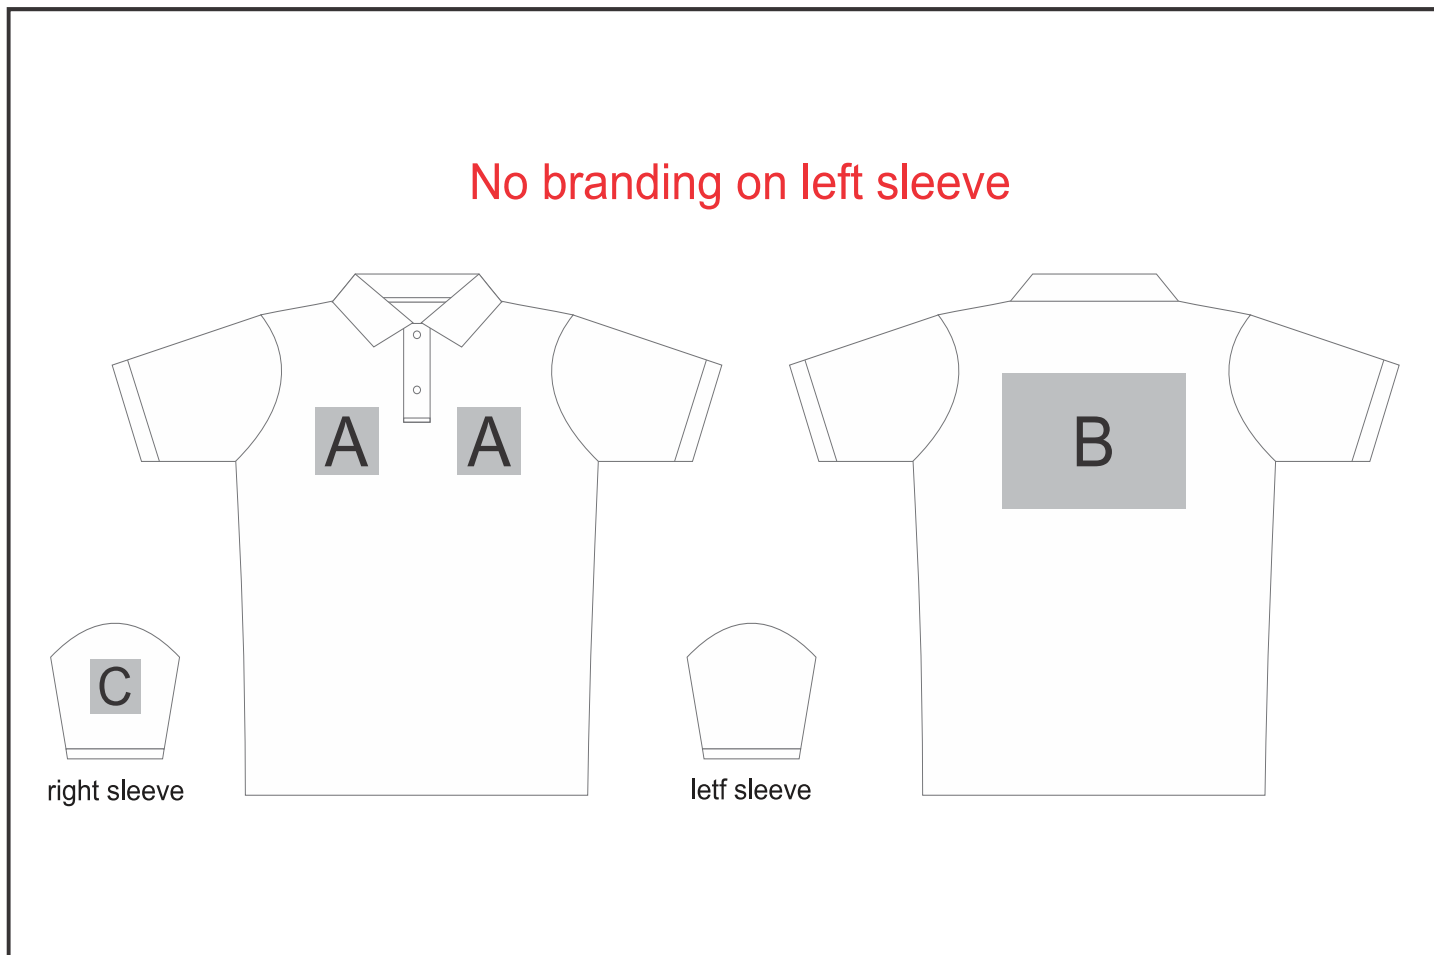

GS-AV-285-A

Mens Alex Varga Lucca Golf Shirt

Need to know:

- Includes 1-Position Digital Transfer OR 1-Position Embroidery (setup fees apply)

- **EMB/DTC Inclusive Parameters:** Left/Right Chest = 100mm x 100mm

- No branding on the left sleeve

Branding Options:

Position	Branding Method (Branding Code)	No. of Colours	Dimension
A	Embroidery (EM-CLOTHING)	N/A	100mm wide x 100mm high
A	Digital Transfer Clothing A6 (DTC-A6)	Full Colour	100mm wide x 80mm high

B	Embroidery (EM-CLOTHING)	N/A	200mm wide x 200mm high
B	Digital Transfer Clothing A6 (DTC-A6)	Full Colour	148mm wide x 105mm high
B	Digital Transfer Clothing A5 (DTC-A5)	Full Colour	210mm wide x 148mm high
B	Digital Transfer Clothing A4 (DTC-A4)	Full Colour	290mm wide x 200mm high

C	Embroidery (EM-CLOTHING)	N/A	80mm wide x 60mm high
C	Digital Transfer Clothing A6 (DTC-A6)	Full Colour	80mm wide x 80mm high